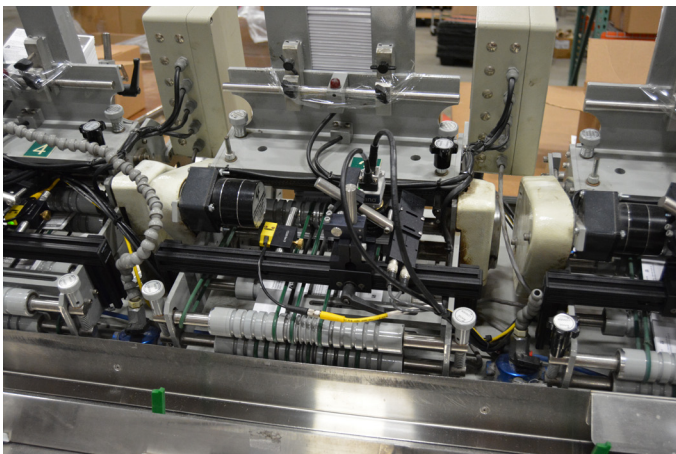

The ECS SV1000™ System

- Matching System – Up to 12 cameras
- Read and Print – Supports all ECS inkjets
- Output Scanning – Both file and non-file audits

New Camera Opportunities

- Electronic double detection
- 100% mailing verification
- Insert verification
- Variable messaging on the outside of a catalog

More Barcodes, More Options.

The ECS SV1000™ reads:

- DataMatrix Barcodes
- 3 of 9
- UPC
- USPS IMB
- OCR fonts