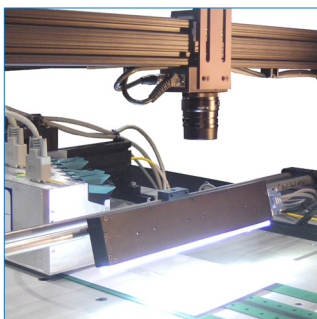

ECS

Bindery & Newspaper
Controllers

SV1000™ Signature Verification Camera System

Signature verification camera system

SV1000™ Signature Verification Camera System

The ECS SV1000™ camera verification system is designed to increase integrity and productivity in many bindery processes.

ECS manufactures all the components of the system including cameras, tracking controllers, software and inkjet printers offering one truly integrated solution.

Your bindery lines require more integrity than ever before. You need a system to match.

Optional Line-Scan Camera

Optional ECS T600

Process multiple areas of interest

Multiple camera options

The ECS SV1000™ System

- Matching System – Up to 12 cameras
- Read and Print – Supports all ECS inkjets
- Output Scanning – Both file and non-file audits