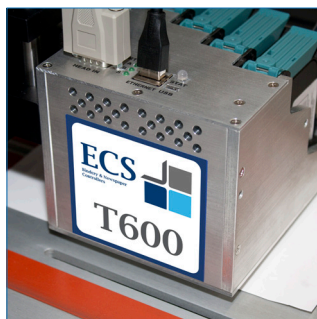

ECS

Bindery & Newspaper
Controllers

SV1000™ Signature Verification Camera System

Signature verification camera system

SV1000™ Signature Verification Camera System

The ECS SV1000™ camera verification system is designed to increase integrity and productivity in many bindery processes.

ECS manufactures all the components of the system including cameras, tracking controllers, software and inkjet printers offering one truly integrated solution.

Your bindery lines require more integrity than ever before. You need a system to match.

Optional Line-Scan Camera

Optional ECS T600

Process multiple areas of interest

Multiple camera options

The ECS SV1000™ System

- Matching System – Up to 12 cameras
- Read and Print – Supports all ECS inkjets
- Output Scanning – Both file and non-file audits