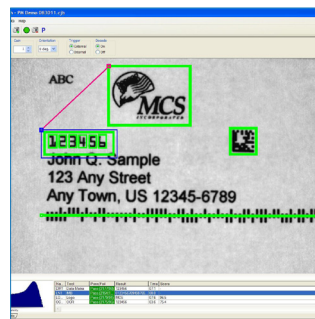

ECS

Bindery & Newspaper
Controllers

SV1000™ Signature Verification Camera System

Signature verification camera system

SV1000™ Signature Verification Camera System

The ECS SV1000™ camera verification system is designed to increase integrity and productivity in many bindery processes.

Optional Line-Scan Camera

Optional ECS T600

Process multiple areas of interest

Multiple camera options

The ECS SV1000™ System

- Matching System – Up to 12 cameras
- Read and Print – Supports all ECS inkjets
- Output Scanning – Both file and non-file audits

New Camera Opportunities

- Electronic double detection
- 100% mailing verification
- Insert verification
- Variable messaging on the outside of a catalog

More Barcodes, More Options.

The ECS SV1000™ reads: